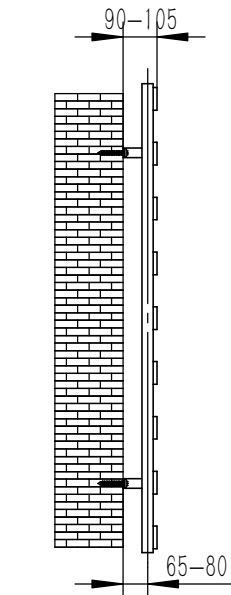

# CAPELLI

FRONT VIEW

SIDE VIEW

BACK VIEW

TOP VIEW

SCREW 4PCS

ALIEN KEYS 1PCS

- Vertical Mounting
- Optional 304 QUALITY STAINLESS STEEL RADIATOR (RNS-CPL5123P:CAPELLI RADIATOR)
- POLISHED
- MAX Operational Pressure:10Bar
- Inlet/Outlet:1/2"Female Pipe Thread
- All Dimensions are in mm

Product Name	Product Cude	Height	Width	Thick Ness	Plumbing Axes Center to Center	Hanger Axes Horizontal	Hanger To Bottom of the Product	Hanger Axes Vertical	Water Volume	Empty Weight	Thermal Output
		H	W	D	C	S	F	G	-	-	Wat-Btu/hr(Δ50°)
		mm	mm	mm	mm	mm	mm	mm	mm	L	kg
CAPELLI	RNS-CPL5080P	805	500	40	50	50	622.5	440			
CAPELLI	RNS-CPL5123P	1240	500	40	50	50	1057.5	875			
CAPELLI	RNS-CPL5152P	1530	500	40	50	50	1347.5	1165			