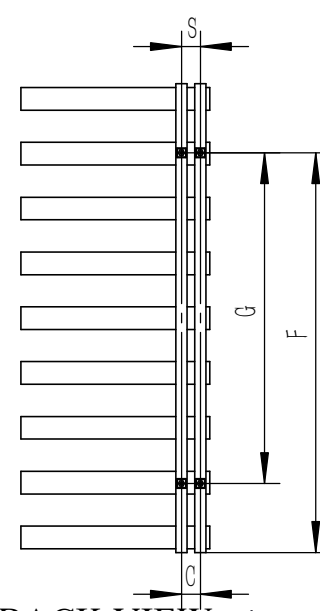

# CAPELLI

FRONT VIEW

SIDE VIEW

BACK VIEW

TOP VIEW

SCREW 4PCS

ALIEN KEYS 1PCS

- Vertical Mounting
- Optional 304 QUALITY STAINLESS STEEL RADIATOR (RNS-CPL5123P:CAPELLI RADIATOR)
- POLISHED
- MAX Operational Pressure:10Bar
- Inlet/Outlet:1/2"Female Pipe Thread
- All Dimensions are in mm

Product Name	Product Cude	Height	Width	Thick Ness	Plumbing Axes Center to Center	Hanger Axes Horizontal	Hanger To Bottom of the Product	Hanger Axes Vertical	Water Volume	Empty Weight	Thermal Output
		H	W	D	C	S	F	G	-	-	Wat-Btu/hr(Δ50°)
		mm	mm	mm	mm	mm	mm	mm	mm	L	kg
CAPELLI	RNS-CPL5080P	805	500	40	50	50	622.5	440			
CAPELLI	RNS-CPL5123P	1240	500	40	50	50	1057.5	875			
CAPELLI	RNS-CPL5152P	1530	500	40	50	50	1347.5	1165			