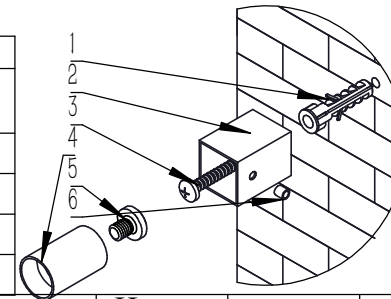

# CAPELLI

FRONT VIEW

SIDE VIEW

BACK VIEW

TOP VIEW

## SUPPLIED INSTALLATION ACCESSORIES

BLANKING PLUG 1PCS

INSERT 4PCS

SCREW 4PCS

AIR VENT 1PCS

BRACKET 4PCS

WALL PLUG 4PCS

GRAB SCREW 4PCS

SCREW 4PCS

ALIEN KEYS 1PCS

- Vertical Mounting
- Optional 304 QUALITY STAINLESS STEEL RADIATOR (RNS-CPL5123P:CAPELLI RADIATOR)
- POLISHED
- MAX Operational Pressure:10Bar
- Inlet/Outlet:1/2"Female Pipe Thread
- All Dimensions are in mm

Product Name	Product Cude	Height	Width	Thick Ness	Plumbing Axes Center to Center	Hanger Axes Horizontal	Hanger To Bottom of the Product	Hanger Axes Vertical	Water Volume	Empty Weight	Thermal Output
		H	W	D	C	S	F	G	-	-	Wat-Btu/hr(Δ50°)
		mm	mm	mm	mm	mm	mm	mm	mm	L	kg
CAPELLI	RNS-CPL5080P	805	500	40	50	50	622.5	440			
CAPELLI	RNS-CPL5123P	1240	500	40	50	50	1057.5	875			
CAPELLI	RNS-CPL5152P	1530	500	40	50	50	1347.5	1165			