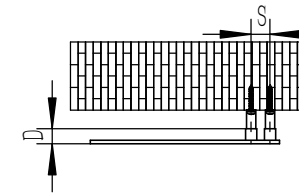

# CAPELLI

FRONT VIEW

SIDE VIEW

BACK VIEW

TOP VIEW

SCREW 4PCS

ALIEN KEYS 1PCS

- Vertical Mounting
- Optional 304 QUALITY STAINLESS STEEL RADIATOR (RNS-CPL5123P:CAPELLI RADIATOR)
- POLISHED
- MAX Operational Pressure:10Bar
- Inlet/Outlet:1/2"Female Pipe Thread
- All Dimensions are in mm

Product Name	Product Cude	Height	Width	Thick Ness	Plumbing Axes Center to Center	Hanger Axes Horizontal	Hanger To Bottom of the Product	Hanger Axes Vertical	Water Volume	Empty Weight	Thermal Output
		H	W	D	C	S	F	G	-	-	Wat-Btu/hr(Δ50°)
		mm	mm	mm	mm	mm	mm	mm	mm	L	kg
CAPELLI	RNS-CPL5080P	805	500	40	50	50	622.5	440			
CAPELLI	RNS-CPL5123P	1240	500	40	50	50	1057.5	875			
CAPELLI	RNS-CPL5152P	1530	500	40	50	50	1347.5	1165			