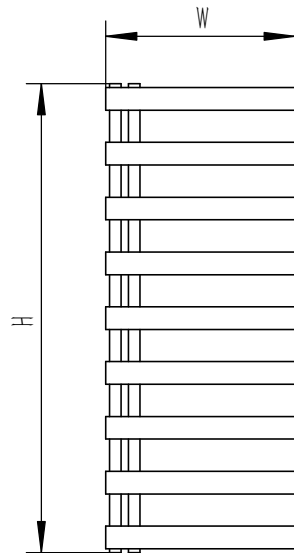

# CAPELLI

FRONT VIEW

SIDE VIEW

BACK VIEW

TOP VIEW

SCREW 4PCS

ALIEN KEYS 1PCS

- Vertical Mounting
- Optional 304 QUALITY STAINLESS STEEL RADIATOR (RNS-CPL5123P:CAPELLI RADIATOR)
- POLISHED
- MAX Operational Pressure:10Bar
- Inlet/Outlet:1/2"Female Pipe Thread
- All Dimensions are in mm

Product Name	Product Cude	Height	Width	Thick Ness	Plumbing Axes Center to Center	Hanger Axes Horizontal	Hanger To Bottom of the Product	Hanger Axes Vertical	Water Volume	Empty Weight	Thermal Output
		H	W	D	C	S	F	G	-	-	Wat-Btu/hr(Δ50°)
		mm	mm	mm	mm	mm	mm	mm	mm	L	kg
CAPELLI	RNS-CPL5080P	805	500	40	50	50	622.5	440			
CAPELLI	RNS-CPL5123P	1240	500	40	50	50	1057.5	875			
CAPELLI	RNS-CPL5152P	1530	500	40	50	50	1347.5	1165			