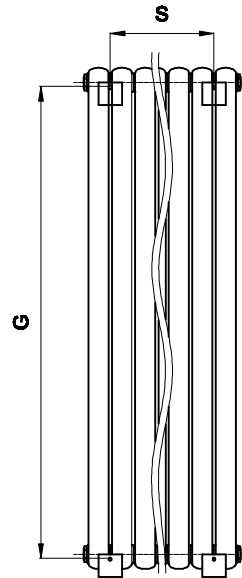

Front View

Side View

Back View

Top view

SUPPLIED INSTALLATION ACCESSORIES

- ← X4 — X8 ○ X2
- ⊞ X4 ● X1 ○ X1

- Vertical Mounting
- Optional Color Selection
- Max Operational Pressure:6Bar
- Inlet/Outlet:1/2"Female Pipe Thread
- All Dimensions are in mm

Product Code	Product Name	pipe number	Height	Width	Thickndss	Hanger Axes vertical	Hanger Axes Horizontal	Wall to pipe center distance	Empty Weight	Water volume
			H mm	W mm	D mm	G mm	S mm	C mm	- kg	- l
RND-CNV15030	CONEVACOLUMN1500X300	4	1500	300	90	1411	140	66	25.5	14.5
RND-CNV15037	CONEVACOLUMN1500X370	5	1500	370	90	1411	210	66	31.7	18.0
RND-CNV15044	CONEVACOLUMN1500X440	6	1500	440	90	1411	280	66	38.4	21.7
RND-CNV15051	CONEVACOLUMN1500X510	7	1500	510	90	1411	350	66	43.9	25.3