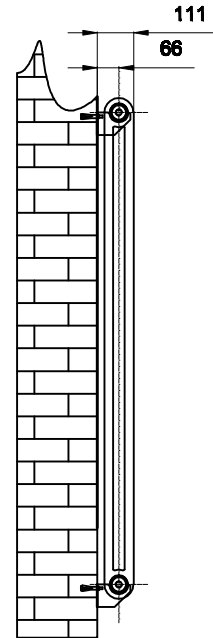

Front View

Side View

Back View

Top view

SUPPLIED INSTALLATION ACCESSORIES

- ← X4 — X8 ○ X2
- ⊞ X4 ● X1 ○ X1

- Vertical Mounting
- Optional Color Selection
- Max Operational Pressure:6Bar
- Inlet/Outlet:1/2"Female Pipe Thread
- All Dimensions are in mm

Product Code	Product Name	pipe number	Height	Width	Thickndss	Hanger Axes vertical	Hanger Axes Horizontal	Wall to pipe center distance	Empty Weight	Water volume
			H mm	W mm	D mm	G mm	S mm	C mm	- kg	- l
RND-CNV15030	CONEVACOLUMN1500X300	4	1500	300	90	1411	140	66	25.5	14.5
RND-CNV15037	CONEVACOLUMN1500X370	5	1500	370	90	1411	210	66	31.7	18.0
RND-CNV15044	CONEVACOLUMN1500X440	6	1500	440	90	1411	280	66	38.4	21.7
RND-CNV15051	CONEVACOLUMN1500X510	7	1500	510	90	1411	350	66	43.9	25.3