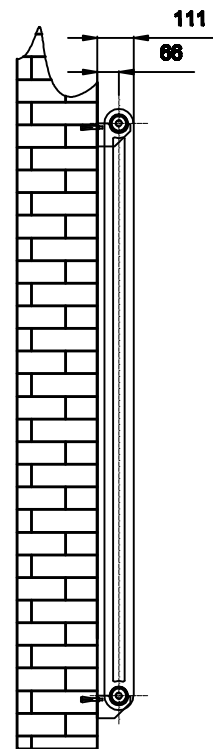

Front View

Side View

Back View

Top view

SUPPLIED INSTALLATION ACCESSORIES

- X4    — X8    ○ X2
- X4    ● X1    ○ X1

- Vertical Mounting
- Optional Color Selection
- Max Operational Pressure:6Bar
- Inlet/Outlet:1/2" Female Pipe Thread
- All Dimensions are in mm

Product Code	Product Name	pipe number	Height	Width	Thickndss	Hanger Axes vertical	Hanger Axes Horizontal	Wall to pipe center distance	Empty Weight	Water volume
			H mm	W mm	D mm	G mm	S mm	C mm	- kg	- l
RND-CNV18030	CONEVA COLUMN1800X300	4	1800	300	90	1710	170	66	27	17.4
RND-CNV18037	CONEVA COLUMN1800X370	5	1800	370	90	1710	240	66	32.6	21.7
RND-CNV18044	CONEVA COLUMN1800X440	6	1800	440	90	1710	310	66	38.8	26.0
RND-CNV18051	CONEVA COLUMN1800X510	7	1800	510	90	1710	380	66	52.4	30.4