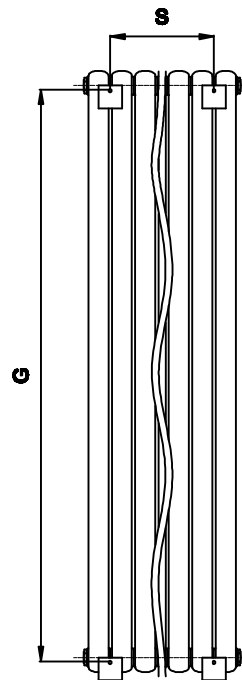

Front View

Side View

Back View

Top view

SUPPLIED INSTALLATION ACCESSORIES

- X4    — X8    ○ X2
- X4    ● X1    ○ X1

- Vertical Mounting
- Optional Color Selection
- Max Operational Pressure:6Bar
- Inlet/Outlet:1/2" Female Pipe Thread
- All Dimensions are in mm

Product Code	Product Name	pipe number	Height	Width	Thickndss	Hanger Axes vertical	Hanger Axes Horizontal	Wall to pipe center distance	Empty Weight	Water volume
			H mm	W mm	D mm	G mm	S mm	C mm	- kg	- l
RND-CNV18030	CONEVA COLUMN1800X300	4	1800	300	90	1710	170	66	27	17.4
RND-CNV18037	CONEVA COLUMN1800X370	5	1800	370	90	1710	240	66	32.6	21.7
RND-CNV18044	CONEVA COLUMN1800X440	6	1800	440	90	1710	310	66	38.8	26.0
RND-CNV18051	CONEVA COLUMN1800X510	7	1800	510	90	1710	380	66	52.4	30.4