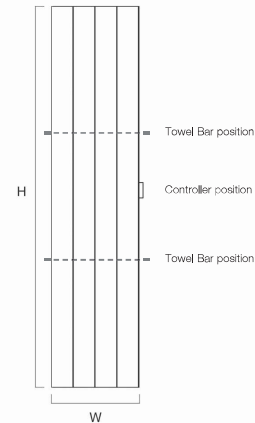

E: sales@dqheating.com – T: 01842 810833

100% RECYCLED ALUMINIUM

Wall to front face = 90mm

Vertical

Horizontal

Model	Height (H) (mm)	Width (W) (mm)	Electric Element Wattage	White Matt (inc. VAT)	Anthracite Matt (inc. VAT)	Weight (kgs)
VELA VERTICAL ELECTRIC						
Vela-E 190/3	1900	367	1500	£1,066	£1,066	21
Vela-E 190/4	1900	488	2000	£1,255	£1,255	27
VELA HORIZONTAL ELECTRIC						
Vela-E 60/3	600	367	420	£748	£748	7
Vela-E 60/5	600	610	700	£991	£991	11
Vela-E 60/7	600	853	980	£1,249	£1,249	15
Vela-E 60/9	600	1096	1260	£1,507	£1,507	19

VALVES & ACCESSORIES
(Please see pages 141-148)

ADDITIONAL EXTRAS:
• ADDITIONAL TOWEL BAR IN POLISHED.
SIZES 367MM & 488MM
FOR VERTICAL ONLY
+ £132 EACH

AVAILABLE IN THE FOLLOWING FINISHES:

White 9016
Matt