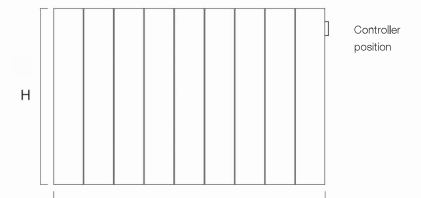

E: sales@dqheating.com – T: 01842 810833

100% RECYCLED ALUMINIUM

Wall to front face = 90mm

Vertical

Horizontal

Model	Height (H) (mm)	Width (W) (mm)	Electric Element Wattage	White Matt (inc. VAT)	Anthracite Matt (inc. VAT)	Weight (kgs)
VELA VERTICAL ELECTRIC						
Vela-E 190/3	1900	367	1500	£1,066	£1,066	21
Vela-E 190/4	1900	488	2000	£1,255	£1,255	27
VELA HORIZONTAL ELECTRIC						
Vela-E 60/3	600	367	420	£748	£748	7
Vela-E 60/5	600	610	700	£991	£991	11
Vela-E 60/7	600	853	980	£1,249	£1,249	15
Vela-E 60/9	600	1096	1260	£1,507	£1,507	19