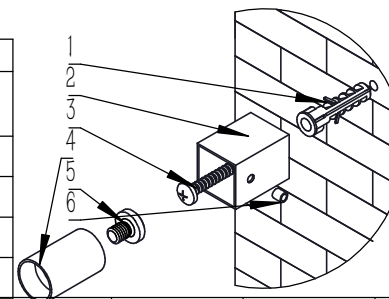

## SUPPLIED INSTALLATION ACCESSORIES

INSERT 4PCS

SCREW 4PCS

BRACKET 4PCS

WALL PLUG 4PCS

GRAB SCREW 4PCS

SCREW 4PCS

ALIEN KEYS 1PCS

Product Name	Product Cude	Height	Width	Thick Ness	Plumbing Axes Center to Center	Hanger Axes Horizontal	Hanger To Bottom of the Product	Hanger Axes Vertical	Water Volume	Empty Weight	Thermal Output
		H mm	W mm	D mm	C mm	S mm	F mm	G mm	- L	- kg	Wat- Btu/hr(Δ50°)
KREON	RNS-KN5078	780	500	40	460	460	630	480			
KREON	RNS-KN5116	1160	500	40	460	460	1010	860			