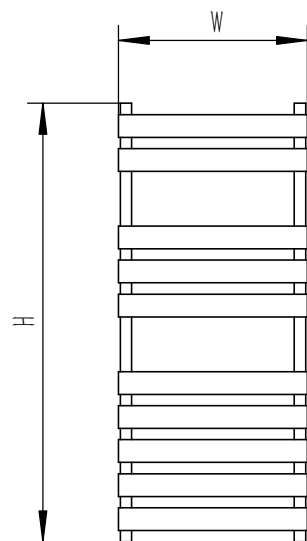

# KREON

FRONT VIEW

SIDE VIEW

BACK VIEW

TOP VIEW

- Vertical Mounting
- Optional 304 QUALITY STAINLESS STEEL RADIATOR (RNS-KN5116:KREON RADIATOR)
- POLISHED
- MAX Operational Pressure:10Bar
- Inlet/Outlet:1/2"Female Pipe Thread
- All Dimensions are in mm

Product Name	Product Cude	Height	Width	Thick Ness	Plumbing Axes Center to Center	Hanger Axes Horizontal	Hanger To Bottom of the Product	Hanger Axes Vertical	Water Volume	Empty Weight	Thermal Output
		H mm	W mm	D mm	C mm	S mm	F mm	G mm	- L	- kg	Wat- Btu/hr(Δ50°)
KREON	RNS-KN5078	780	500	40	460	460	630	480			
KREON	RNS-KN5116	1160	500	40	460	460	1010	860			