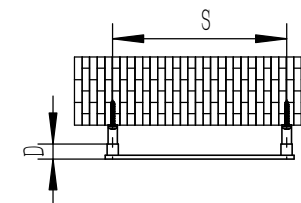

# KREON

FRONT VIEW

SIDE VIEW

BACK VIEW

TOP VIEW

- Vertical Mounting
- Optional 304 QUALITY STAINLESS STEEL RADIATOR (RNS-KN5116:KREON RADIATOR)
- POLISHED
- MAX Operational Pressure:10Bar
- Inlet/Outlet:1/2"Female Pipe Thread
- All Dimensions are in mm

Product Name	Product Cude	Height	Width	Thick Ness	Plumbing Axes Center to Center	Hanger Axes Horizontal	Hanger To Bottom of the Product	Hanger Axes Vertical	Water Volume	Empty Weight	Thermal Output
		H mm	W mm	D mm	C mm	S mm	F mm	G mm	- L	- kg	Wat- Btu/hr(Δ50°)
KREON	RNS-KN5078	780	500	40	460	460	630	480			
KREON	RNS-KN5116	1160	500	40	460	460	1010	860			