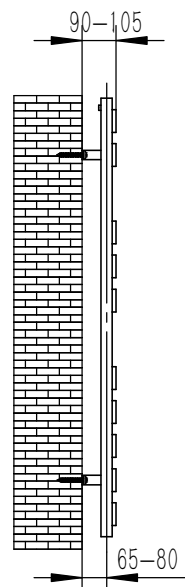

# KREON

FRONT VIEW

SIDE VIEW

BACK VIEW

TOP VIEW

## SUPPLIED INSTALLATION ACCESSORIES

INSERT 4PCS

SCREW 4PCS

BRACKET 4PCS

WALL PLUG 4PCS

GRAB SCREW 4PCS

SCREW 4PCS

ALIEN KEYS 1PCS

- Vertical Mounting
- Optional 304 QUALITY STAINLESS STEEL RADIATOR (RNS-KN5116:KREON RADIATOR)
- POLISHED
- MAX Operational Pressure:10Bar
- Inlet/Outlet:1/2"Female Pipe Thread
- All Dimensions are in mm

Product Name	Product Cude	Height	Width	Thick Ness	Plumbing Axes Center to Center	Hanger Axes Horizontal	Hanger To Bottom of the Product	Hanger Axes Vertical	Water Volume	Empty Weight	Thermal Output
		H mm	W mm	D mm	C mm	S mm	F mm	G mm	- L	- kg	Wat- Btu/hr(Δ50°)
KREON	RNS-KN5078	780	500	40	460	460	630	480			
KREON	RNS-KN5116	1160	500	40	460	460	1010	860			