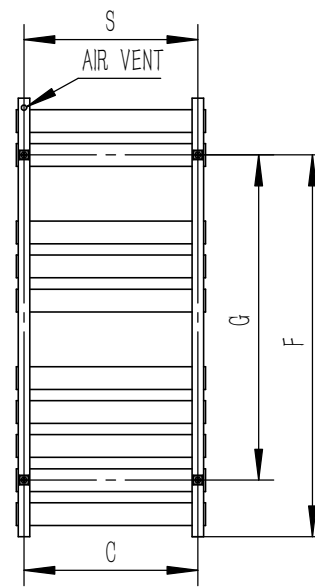

# KREON

FRONT VIEW

SIDE VIEW

BACK VIEW

TOP VIEW

## SUPPLIED INSTALLATION ACCESSORIES

INSERT 4PCS

SCREW 4PCS

BRACKET 4PCS

WALL PLUG 4PCS

GRAB SCREW 4PCS

SCREW 4PCS

ALIEN KEYS 1PCS

- Vertical Mounting
- Optional 304 QUALITY STAINLESS STEEL RADIATOR (RNS-KN5116:KREON RADIATOR)
- POLISHED
- MAX Operational Pressure:10Bar
- Inlet/Outlet:1/2"Female Pipe Thread
- All Dimensions are in mm

Product Name	Product Cude	Height	Width	Thick Ness	Plumbing Axes Center to Center	Hanger Axes Horizontal	Hanger To Bottom of the Product	Hanger Axes Vertical	Water Volume	Empty Weight	Thermal Output
		H mm	W mm	D mm	C mm	S mm	F mm	G mm	- L	- kg	Wat- Btu/hr(Δ50°)
KREON	RNS-KN5078	780	500	40	460	460	630	480			
KREON	RNS-KN5116	1160	500	40	460	460	1010	860			