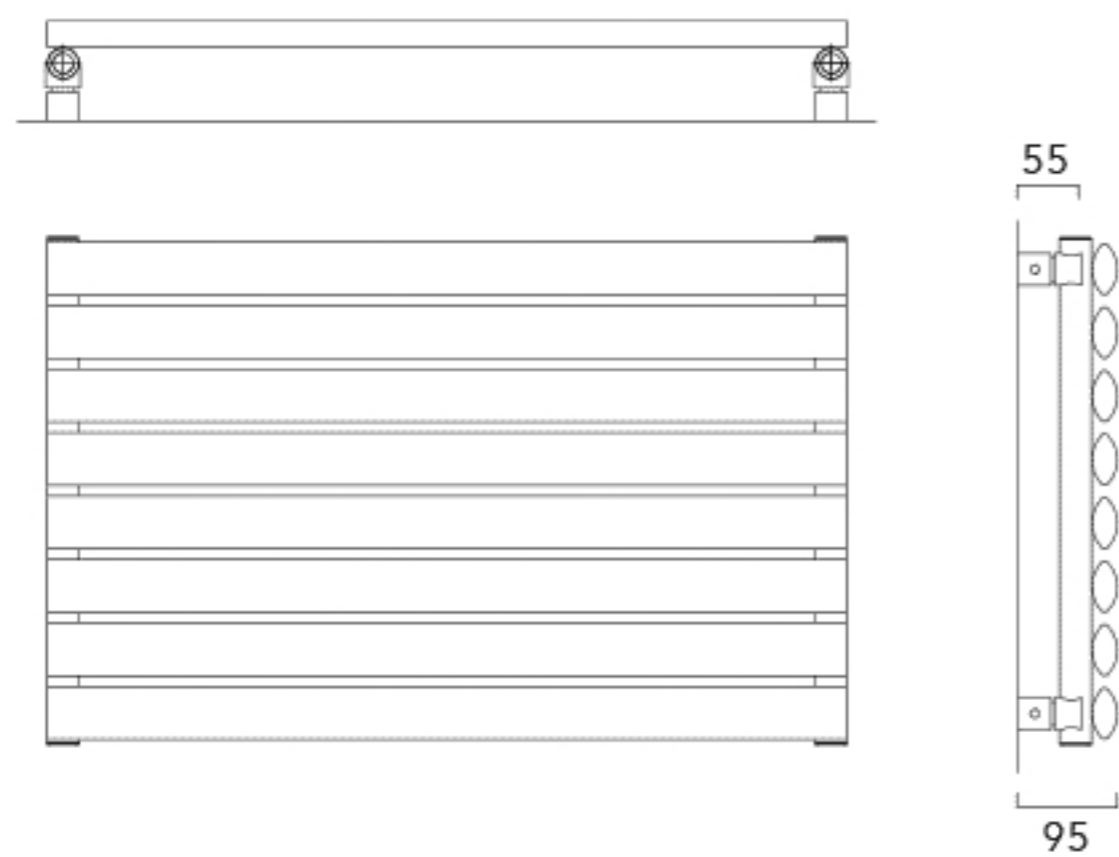

NORDIC

25mm x 50mm oval tubes available in vertical and horizontal options in single or double configurations

- High quality Italian design & manufacture. CE approved & certified to BS EN442
- 25mm x 30mm oval tubes
- White RAL 9016 as standard, 25 RAL colours and 6 Special finishes
- Stock White RAL 9016 delivered in 48-72 hours
- Made to order sizes and colours delivered in up to 3 weeks.

Technical Information

Oval tube Horizontal	Pipe centres left to right	Pipe centres from wall	Depth from wall
Single Horizontal	width - 50mm	55mm	95mm
Double Horizontal	width - 50mm	80mm-90mm	120mm-130mm

Oval tube Vertical	Pipe centres left to right	Pipe centres from wall	Depth from wall
Single Vertical	width + valves	55mm	95mm
Double Vertical	width + valves	80mm-90mm	120mm-130mm

Single Horizontal

Double Horizontal

Single Vertical

Double Vertical