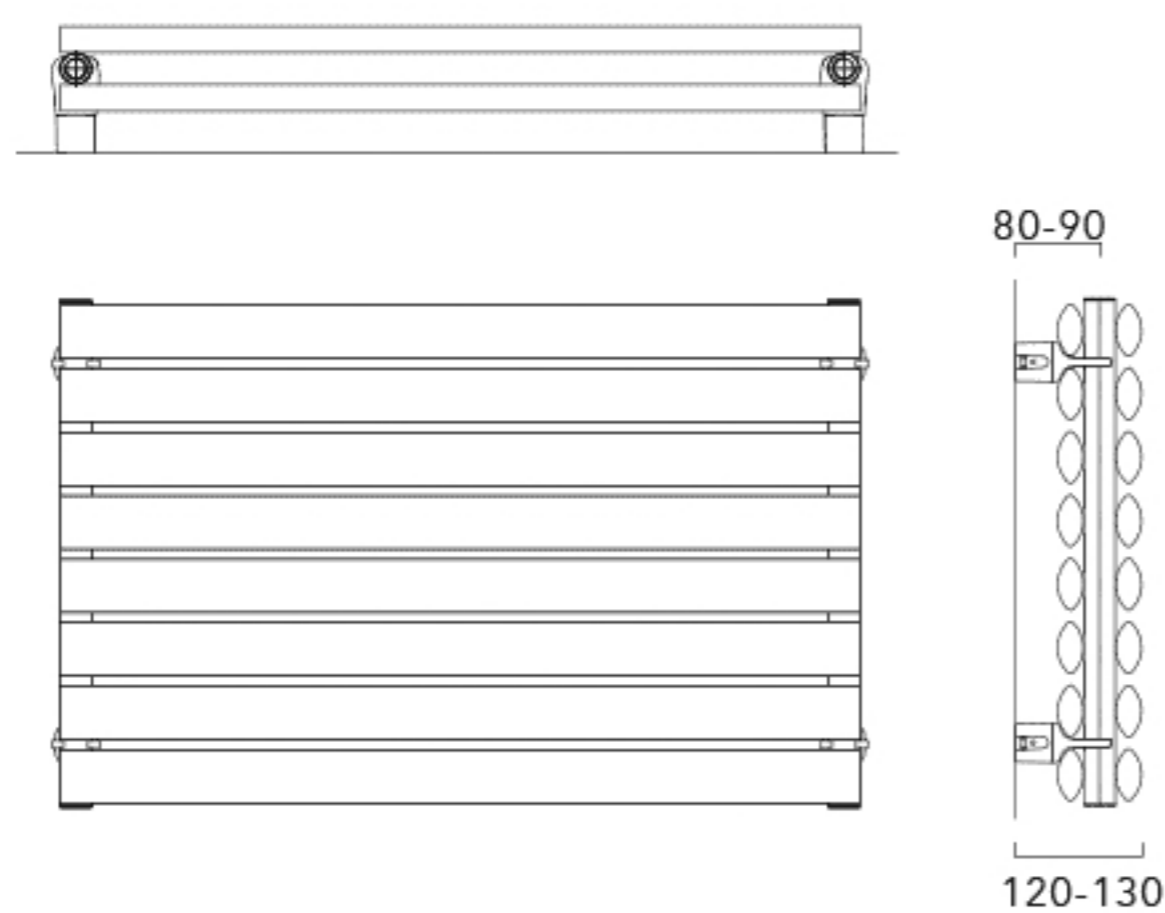

NORDIC

25mm x 50mm oval tubes available in vertical and horizontal options in single or double configurations

- High quality Italian design & manufacture. CE approved & certified to BS EN442
- 25mm x 30mm oval tubes
- White RAL 9016 as standard, 25 RAL colours and 6 Special finishes
- Stock White RAL 9016 delivered in 48-72 hours
- Made to order sizes and colours delivered in up to 3 weeks.

Technical Information

Oval tube Horizontal	Pipe centres left to right	Pipe centres from wall	Depth from wall
Single Horizontal	width - 50mm	55mm	95mm
Double Horizontal	width - 50mm	80mm-90mm	120mm-130mm

Oval tube Vertical	Pipe centres left to right	Pipe centres from wall	Depth from wall
Single Vertical	width + valves	55mm	95mm
Double Vertical	width + valves	80mm-90mm	120mm-130mm

Single Horizontal

Double Horizontal

Single Vertical

Double Vertical