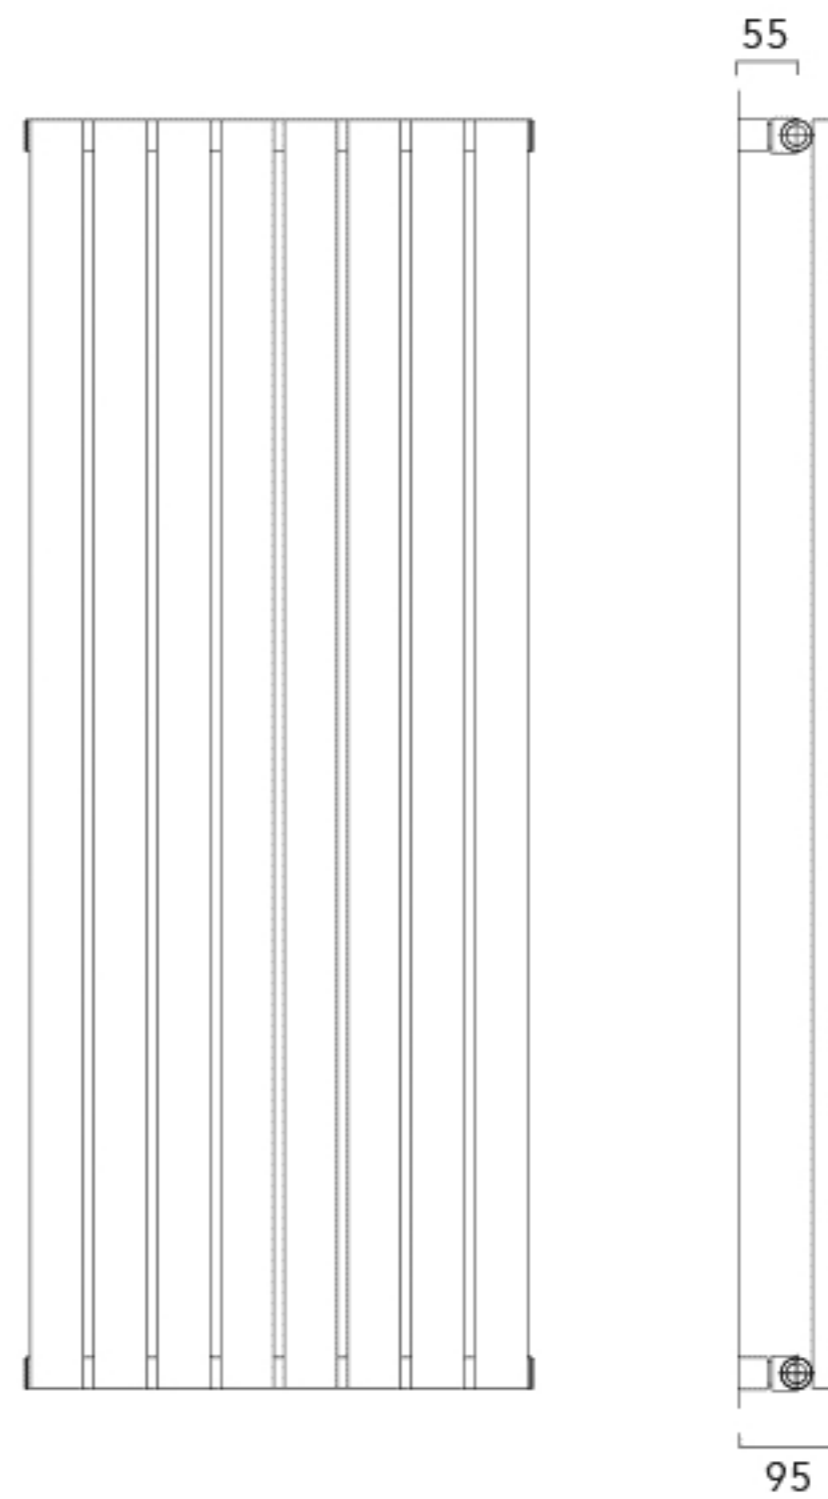

NORDIC

25mm x 50mm oval tubes available in vertical and horizontal options in single or double configurations

- High quality Italian design & manufacture. CE approved & certified to BS EN442
- 25mm x 30mm oval tubes
- White RAL 9016 as standard, 25 RAL colours and 6 Special finishes
- Stock White RAL 9016 delivered in 48-72 hours
- Made to order sizes and colours delivered in up to 3 weeks.

Technical Information

Oval tube Horizontal	Pipe centres left to right	Pipe centres from wall	Depth from wall
Single Horizontal	width - 50mm	55mm	95mm
Double Horizontal	width - 50mm	80mm-90mm	120mm-130mm

Oval tube Vertical	Pipe centres left to right	Pipe centres from wall	Depth from wall
Single Vertical	width + valves	55mm	95mm
Double Vertical	width + valves	80mm-90mm	120mm-130mm

Single Horizontal

Double Horizontal

Single Vertical

Double Vertical