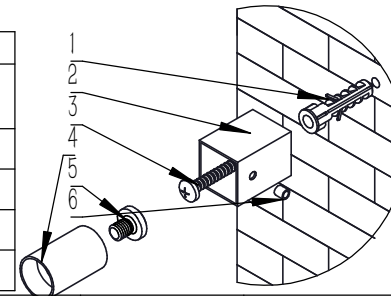

SCREW 4PCS

AIR VENT 1PCS

BRACKET 4PCS

WALL PLUG 4PCS

GRAB SCREW 4PCS

SCREW 4PCS

ALIEN KEYS 1PCS

- Vertical Mounting
- Optional 304 QUALITY STAINLESS STEEL RADIATOR (RNSPZA0875P:PIAZZA RADIATOR)
- POLISHED
- MAX Operational Pressure:10Bar
- Inlet/Outlet:1/2"Female Pipe Thread
- All Dimensions are in mm

Product Name	Product Code	Height	Width	Thick Ness	Plumbing Axes Center to Center	Hanger Axes Horizontal	Hanger To Bottom of the Product	Hanger Axes Vertical	Water Volume	Empty Weight
		H	W	D	C	S	F	G	-	-
		mm	mm	mm	mm	mm	mm	mm	mm	L
PIAZZA	RNSPZA0875P	870	500	80	50	50	735	600	6.32	5.31
PIAZZA	RNSPZA1275P	1270	500	80	50	50	1135	1000	8.96	7.35
PIAZZA	RNSPZA1675P	1670	500	80	50	50	1535	1400	11.60	9.39