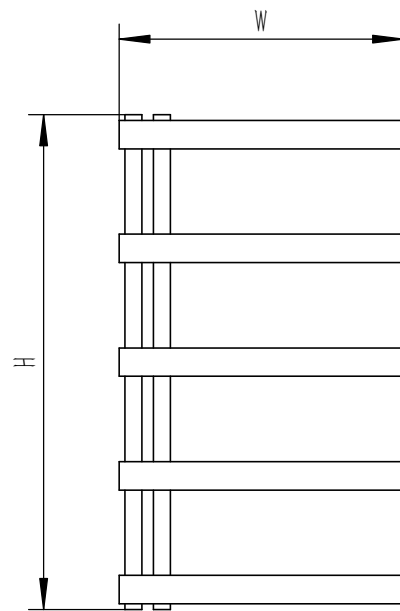

PIAZZA

FRONT VIEW

SIDE VIEW

BACK VIEW

TOP VIEW

SUPPLIED INSTALLATION ACCESSORIES

BLANKING PLUG 1PCS

INSERT 4PCS

SCREW 4PCS

AIR VENT 1PCS

BRACKET 4PCS

WALL PLUG 4PCS

GRAB SCREW 4PCS

SCREW 4PCS

ALIEN KEYS 1PCS

- Vertical Mounting
- Optional 304 QUALITY STAINLESS STEEL RADIATOR (RNSPZA0875P:PIAZZA RADIATOR)
- POLISHED
- MAX Operational Pressure:10Bar
- Inlet/Outlet:1/2"Female Pipe Thread
- All Dimensions are in mm

Product Name	Product Code	Height	Width	Thick Ness	Plumbing Axes Center to Center	Hanger Axes Horizontal	Hanger To Bottom of the Product	Hanger Axes Vertical	Water Volume	Empty Weight
		H	W	D	C	S	F	G	-	-
		mm	mm	mm	mm	mm	mm	mm	mm	L
PIAZZA	RNSPZA0875P	870	500	80	50	50	735	600	6.32	5.31
PIAZZA	RNSPZA1275P	1270	500	80	50	50	1135	1000	8.96	7.35
PIAZZA	RNSPZA1675P	1670	500	80	50	50	1535	1400	11.60	9.39