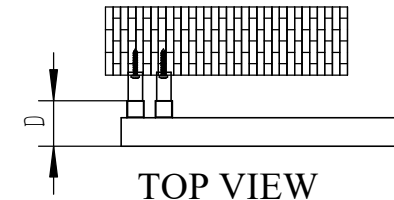

PIAZZA

FRONT VIEW

SIDE VIEW

BACK VIEW

TOP VIEW

SUPPLIED INSTALLATION ACCESSORIES

BLANKING PLUG 1PCS

INSERT 4PCS

SCREW 4PCS

AIR VENT 1PCS

BRACKET 4PCS

WALL PLUG 4PCS

GRAB SCREW 4PCS

SCREW 4PCS

ALIEN KEYS 1PCS

- Vertical Mounting
- Optional 304 QUALITY STAINLESS STEEL RADIATOR (RNSPZA0875P:PIAZZA RADIATOR)
- POLISHED
- MAX Operational Pressure:10Bar
- Inlet/Outlet:1/2"Female Pipe Thread
- All Dimensions are in mm

Product Name	Product Code	Height	Width	Thick Ness	Plumbing Axes Center to Center	Hanger Axes Horizontal	Hanger To Bottom of the Product	Hanger Axes Vertical	Water Volume	Empty Weight
		H	W	D	C	S	F	G	-	-
		mm	mm	mm	mm	mm	mm	mm	mm	L
PIAZZA	RNSPZA0875P	870	500	80	50	50	735	600	6.32	5.31
PIAZZA	RNSPZA1275P	1270	500	80	50	50	1135	1000	8.96	7.35
PIAZZA	RNSPZA1675P	1670	500	80	50	50	1535	1400	11.60	9.39