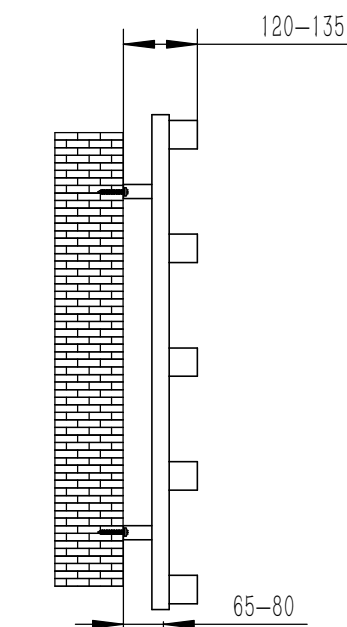

PIAZZA

FRONT VIEW

SIDE VIEW

BACK VIEW

TOP VIEW

SUPPLIED INSTALLATION ACCESSORIES

BLANKING PLUG 1PCS

INSERT 4PCS

SCREW 4PCS

AIR VENT 1PCS

BRACKET 4PCS

WALL PLUG 4PCS

GRAB SCREW 4PCS

SCREW 4PCS

ALIEN KEYS 1PCS

- Vertical Mounting
- Optional 304 QUALITY STAINLESS STEEL RADIATOR (RNSPZA0875P:PIAZZA RADIATOR)
- POLISHED
- MAX Operational Pressure:10Bar
- Inlet/Outlet:1/2"Female Pipe Thread
- All Dimensions are in mm

Product Name	Product Code	Height	Width	Thick Ness	Plumbing Axes Center to Center	Hanger Axes Horizontal	Hanger To Bottom of the Product	Hanger Axes Vertical	Water Volume	Empty Weight
		H	W	D	C	S	F	G	-	-
		mm	mm	mm	mm	mm	mm	mm	mm	L
PIAZZA	RNSPZA0875P	870	500	80	50	50	735	600	6.32	5.31
PIAZZA	RNSPZA1275P	1270	500	80	50	50	1135	1000	8.96	7.35
PIAZZA	RNSPZA1675P	1670	500	80	50	50	1535	1400	11.60	9.39