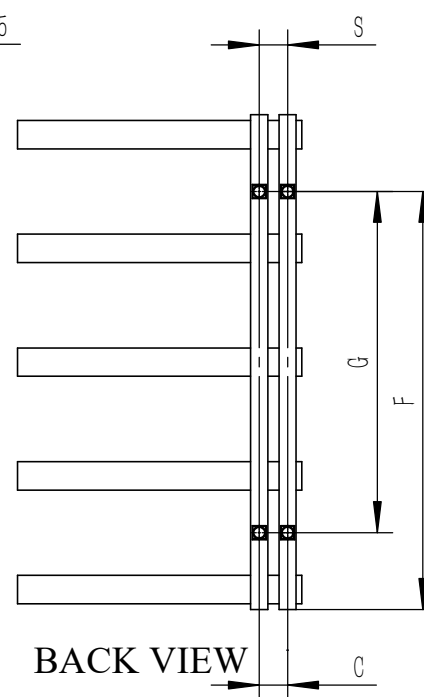

PIAZZA

FRONT VIEW

SIDE VIEW

BACK VIEW

TOP VIEW

SUPPLIED INSTALLATION ACCESSORIES

BLANKING PLUG 1PCS

INSERT 4PCS

SCREW 4PCS

AIR VENT 1PCS

BRACKET 4PCS

WALL PLUG 4PCS

GRAB SCREW 4PCS

SCREW 4PCS

ALIEN KEYS 1PCS

- Vertical Mounting
- Optional 304 QUALITY STAINLESS STEEL RADIATOR (RNSPZA0875P:PIAZZA RADIATOR)
- POLISHED
- MAX Operational Pressure:10Bar
- Inlet/Outlet:1/2"Female Pipe Thread
- All Dimensions are in mm

Product Name	Product Code	Height	Width	Thick Ness	Plumbing Axes Center to Center	Hanger Axes Horizontal	Hanger To Bottom of the Product	Hanger Axes Vertical	Water Volume	Empty Weight
		H	W	D	C	S	F	G	-	-
		mm	mm	mm	mm	mm	mm	mm	mm	L
PIAZZA	RNSPZA0875P	870	500	80	50	50	735	600	6.32	5.31
PIAZZA	RNSPZA1275P	1270	500	80	50	50	1135	1000	8.96	7.35
PIAZZA	RNSPZA1675P	1670	500	80	50	50	1535	1400	11.60	9.39