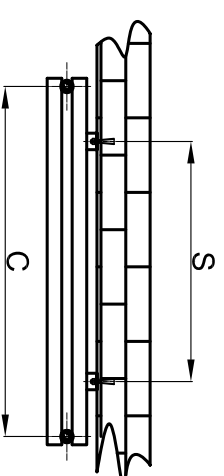

RDAD

front view

side view

back view

top view

supplied installation
accessories

X4

X4

- Vertical Mounting
- Optional Ral Color Selection
- Max Operational Pressure:6Bar
- Inlet/Outlet:1/2"Female Pipe Thread
- All Dimensions are in mm

product name	product code	Height			width			Thickness	Plumbing axes center to center	Wall to Pipe cent	Wall Distance	Tube Quantity	empty weight
		H	mm	W	mm	D	mm						
RND-RDA210D	RND-RDA206S	295	1000	70	955	86	132	5	11.5	86	132	10	23.0
RND-RDA212D	RND-RDA208S	295	1200	70	1155	86	132	5	11.5	86	132	10	23.0
RND-RDA214D	RND-RDA210S	295	1400	70	1355	86	132	5	13.4	86	132	10	19.2
RND-RDA506D	RND-RDA506D	590	600	70	555	86	132	10	11.6	86	132	10	15.4
RND-RDA508D	RND-RDA508D	590	800	70	755	86	132	10	15.4	86	132	10	19.2
RND-RDA510D	RND-RDA510D	590	1000	70	955	86	132	10	19.2	86	132	10	23.0
RND-RDA512D	RND-RDA512D	590	1200	70	1155	86	132	10	23.0	86	132	10	23.0