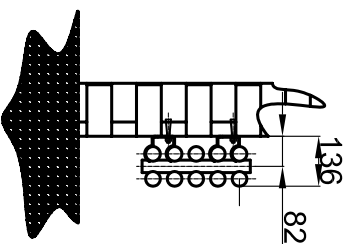

RDAD

front view

side view

back view

top view

supplied installation
accessories

X4

X4

- Vertical Mounting
- Optional Ral Color Selection
- Max Operational Pressure:6Bar
- Inlet/Outlet:1/2"Female Pipe Thread
- All Dimensions are in mm

product name	product code	Height			width			Thickness	Plumbing axes center to center	Wall to Pipe cent	Wall Distance	Tube Quantity	empty weight
		H	mm	W	mm	D	mm						
RND-RDA210D	RND-RDA206S	295	1000	70	955	86	132	5	11.5	86	132	10	23.0
RND-RDA212D	RND-RDA208S	295	1200	70	1155	86	132	5	11.5	86	132	10	23.0
RND-RDA214D	RND-RDA210S	295	1400	70	1355	86	132	5	13.4	86	132	10	19.2
RND-RDA506D	RND-RDA506D	590	600	70	555	86	132	10	11.6	86	132	10	15.4
RND-RDA508D	RND-RDA508D	590	800	70	755	86	132	10	15.4	86	132	10	19.2
RND-RDA510D	RND-RDA510D	590	1000	70	955	86	132	10	19.2	86	132	10	23.0
RND-RDA512D	RND-RDA512D	590	1200	70	1155	86	132	10	23.0	86	132	10	23.0