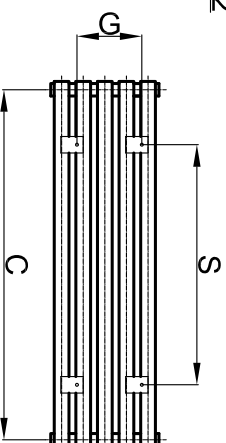

RDAD

front view

side view

back view

top view

supplied installation
accessories

X4

X4

- Vertical Mounting
- Optional Ral Color Selection
- Max Operational Pressure:6Bar
- Inlet/Outlet:1/2"Female Pipe Thread
- All Dimensions are in mm

product name	product code	Height			width			Thickness	Plumbing axes center to center	Wall to Pipe cent	Wall Distance	Tube Quantity	empty weight
		H	mm	W	mm	D	mm						
RND-RDA210D	RND-RDA206S	295	1000	70	955	86	132	5	11.5	86	132	10	23.0
RND-RDA212D	RND-RDA208S	295	1200	70	1155	86	132	5	11.5	86	132	10	23.0
RND-RDA214D	RND-RDA210S	295	1400	70	1355	86	132	5	13.4	86	132	10	19.2
RND-RDA506D	RND-RDA506D	590	600	70	555	86	132	10	11.6	86	132	10	15.4
RND-RDA508D	RND-RDA508D	590	800	70	755	86	132	10	15.4	86	132	10	19.2
RND-RDA510D	RND-RDA510D	590	1000	70	955	86	132	10	19.2	86	132	10	23.0
RND-RDA512D	RND-RDA512D	590	1200	70	1155	86	132	10	23.0	86	132	10	23.0