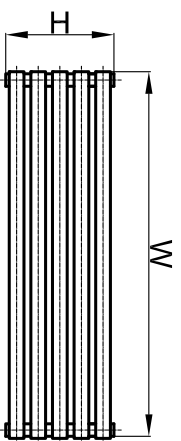

RDAD

front view

side view

back view

top view

supplied installation
accessories

X4

X4

- Vertical Mounting
- Optional Ral Color Selection
- Max Operational Pressure:6Bar
- Inlet/Outlet:1/2"Female Pipe Thread
- All Dimensions are in mm

product name	product code	Height			width			Thickness	Plumbing axes center to center	Wall to Pipe cent	Wall Distance	Tube Quantity	empty weight
		H	mm	W	mm	D	mm						
RND-RDA210D	RND-RDA206S	295	1000	70	955	86	132	5	11.5	86	132	10	23.0
RND-RDA212D	RND-RDA208S	295	1200	70	1155	86	132	5	11.5	86	132	10	23.0
RND-RDA214D	RND-RDA210S	295	1400	70	1355	86	132	5	13.4	86	132	10	19.2
RND-RDA506D	RND-RDA506D	590	600	70	555	86	132	10	11.6	86	132	10	15.4
RND-RDA508D	RND-RDA508D	590	800	70	755	86	132	10	15.4	86	132	10	19.2
RND-RDA510D	RND-RDA510D	590	1000	70	955	86	132	10	19.2	86	132	10	23.0
RND-RDA512D	RND-RDA512D	590	1200	70	1155	86	132	10	23.0	86	132	10	23.0