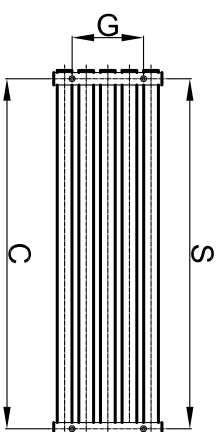

RDAS

back view

top view

front view

side view

supplied installation accessories

-  X4
-  X4
-  X4
-  X4

- Vertical Mounting
- Optional Ral Color Selection
- Max Operational Pressure:6Bar
- Inlet/Outlet:1/2"Female Pipe Thread
- All Dimensions are in mm

product name	product code	Height	width	Thickness	Plumbing	Wall to	Wall	Tube	empty weight
		H	W	D	axes center to center	Pipe cent	Distance	Quantity	
		mm	mm	mm	mm	mm	mm	-	kg
RND-RDA206S	RND-RDA206S	295	600	70	555	47	101	5	5.8
RND-RDA208S	RND-RDA208S	295	800	70	755	47	101	5	7.7
RND-RDA210S	RND-RDA210S	295	1000	70	955	47	101	5	9.6
RND-RDA212S	RND-RDA212S	295	1200	70	1155	47	101	5	11.5
RND-RDA214S	RND-RDA214S	295	1400	70	1355	47	101	5	13.4
RND-RDA506S	RND-RDA506S	590	600	70	555	47	101	10	11.6
RND-RDA508S	RND-RDA508S	590	800	70	755	47	101	10	15.4
RND-RDA510S	RND-RDA510S	590	1000	70	955	47	101	10	19.2
RND-RDA512S	RND-RDA512S	590	1200	70	1155	47	101	10	23.0