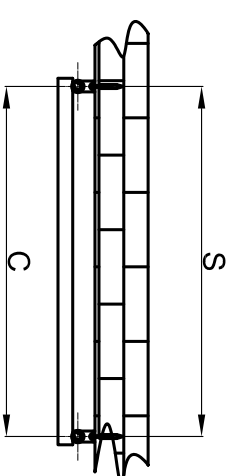

RDAS

back view

top view

front view

side view

supplied installation accessories

-  X4
-  X4
-  X4
-  X4

- Vertical Mounting
- Optional Ral Color Selection
- Max Operational Pressure:6Bar
- Inlet/Outlet:1/2"Female Pipe Thread
- All Dimensions are in mm

product name	product code	Height	width	Thickness	Plumbing	Wall to	Wall	Tube	empty weight
		H	W	D	axes center to center	Pipe cent	Distance	Quantity	
		mm	mm	mm	mm	mm	mm	-	kg
RND-RDA206S	RND-RDA206S	295	600	70	555	47	101	5	5.8
RND-RDA208S	RND-RDA208S	295	800	70	755	47	101	5	7.7
RND-RDA210S	RND-RDA210S	295	1000	70	955	47	101	5	9.6
RND-RDA212S	RND-RDA212S	295	1200	70	1155	47	101	5	11.5
RND-RDA214S	RND-RDA214S	295	1400	70	1355	47	101	5	13.4
RND-RDA506S	RND-RDA506S	590	600	70	555	47	101	10	11.6
RND-RDA508S	RND-RDA508S	590	800	70	755	47	101	10	15.4
RND-RDA510S	RND-RDA510S	590	1000	70	955	47	101	10	19.2
RND-RDA512S	RND-RDA512S	590	1200	70	1155	47	101	10	23.0