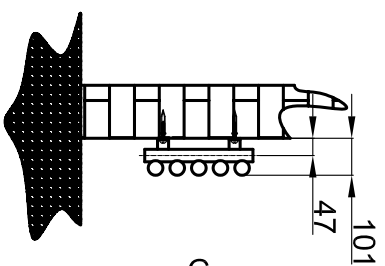

RDAS

back view

top view

front view

side view

supplied installation accessories

-  X4
-  X4
-  X4
-  X4

- Vertical Mounting
- Optional Ral Color Selection
- Max Operational Pressure:6Bar
- Inlet/Outlet:1/2"Female Pipe Thread
- All Dimensions are in mm

product name	product code	Height	width	Thickness	Plumbing	Wall to	Wall	Tube	empty weight
		H	W	D	axes center to center	Pipe cent	Distance	Quantity	
		mm	mm	mm	mm	mm	mm	-	kg
RND-RDA206S	RND-RDA206S	295	600	70	555	47	101	5	5.8
RND-RDA208S	RND-RDA208S	295	800	70	755	47	101	5	7.7
RND-RDA210S	RND-RDA210S	295	1000	70	955	47	101	5	9.6
RND-RDA212S	RND-RDA212S	295	1200	70	1155	47	101	5	11.5
RND-RDA214S	RND-RDA214S	295	1400	70	1355	47	101	5	13.4
RND-RDA506S	RND-RDA506S	590	600	70	555	47	101	10	11.6
RND-RDA508S	RND-RDA508S	590	800	70	755	47	101	10	15.4
RND-RDA510S	RND-RDA510S	590	1000	70	955	47	101	10	19.2
RND-RDA512S	RND-RDA512S	590	1200	70	1155	47	101	10	23.0