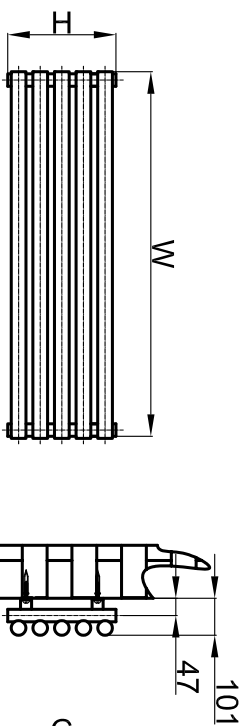

RDAS

back view

top view

front view

side view

supplied installation accessories

-  X4
-  X4
-  X4
-  X4

- Vertical Mounting
- Optional Ral Color Selection
- Max Operational Pressure:6Bar
- Inlet/Outlet:1/2"Female Pipe Thread
- All Dimensions are in mm

product name	product code	Height	width	Thickness	Plumbing	Wall to	Wall	Tube	empty weight
		H	W	D	axes center to center	Pipe cent	Distance	Quantity	
		mm	mm	mm	mm	mm	mm	-	kg
RND-RDA206S	RND-RDA206S	295	600	70	555	47	101	5	5.8
RND-RDA208S	RND-RDA208S	295	800	70	755	47	101	5	7.7
RND-RDA210S	RND-RDA210S	295	1000	70	955	47	101	5	9.6
RND-RDA212S	RND-RDA212S	295	1200	70	1155	47	101	5	11.5
RND-RDA214S	RND-RDA214S	295	1400	70	1355	47	101	5	13.4
RND-RDA506S	RND-RDA506S	590	600	70	555	47	101	10	11.6
RND-RDA508S	RND-RDA508S	590	800	70	755	47	101	10	15.4
RND-RDA510S	RND-RDA510S	590	1000	70	955	47	101	10	19.2
RND-RDA512S	RND-RDA512S	590	1200	70	1155	47	101	10	23.0